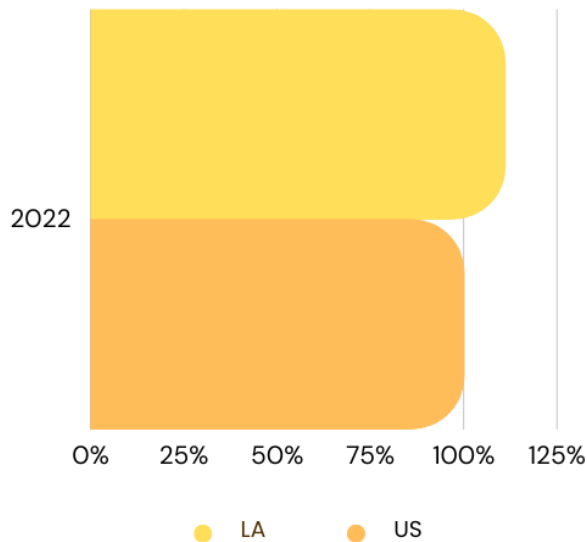

Median Household Income

Median household income in Louisiana as a percentage of the national median income

Louisiana median household income is **77.6%** that of the US.

Business Tax Climate

Louisiana's ranking in the Tax Foundation's "State Business Tax Climate Index"

39

Year-Over-Year

2022: 42
2023: 39

Importance

A state's tax climate shows how competitive it is with other states. The Tax Foundation's index is a widely-followed measure of how well state tax systems are structured.

Source

"2023 State Business Tax Climate Index", Tax Foundation

Poverty Rate

Louisiana's poverty rate as a percentage of the national poverty rate

Louisiana's poverty rate is **111%** that of the US.

Year-Over-Year

2021: 11.7%
2022: 10.9%

Importance

The poverty rate is an indication of a state's overall prosperity and the economic disparities within it.

Source

Supplemental Poverty Status by State, U.S. Census Bureau (3-year average)