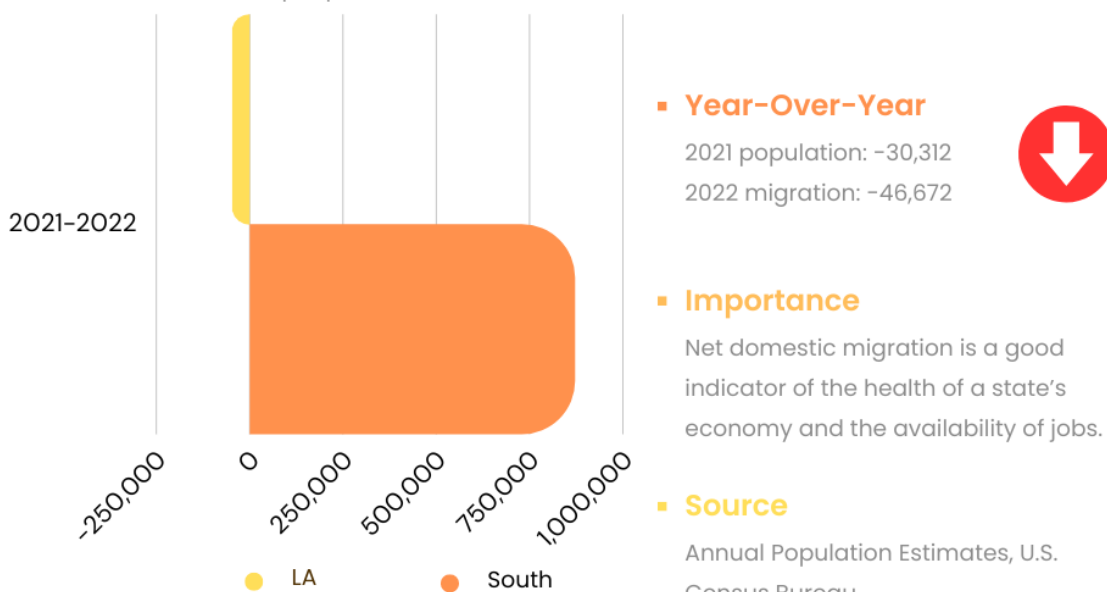

Population Growth

Percentage growth in state population as compared to that of the nation and the south

Year-Over-Year

2021 population: 4,627,098
2022 population: 4,590,241

Importance

Population growth is a good barometer of the vibrancy of a state's economy.

Source

Annual Population Estimates, U.S. Census Bureau

Louisiana had a population decrease of **36,857** from 2021-2022

Net Domestic Migration

The number of people who moved to Louisiana from another state minus the number of people who moved to another state from Louisiana

Year-Over-Year

2021 population: -30,312
2022 migration: -46,672

Importance

Net domestic migration is a good indicator of the health of a state's economy and the availability of jobs.

Source

Annual Population Estimates, U.S. Census Bureau