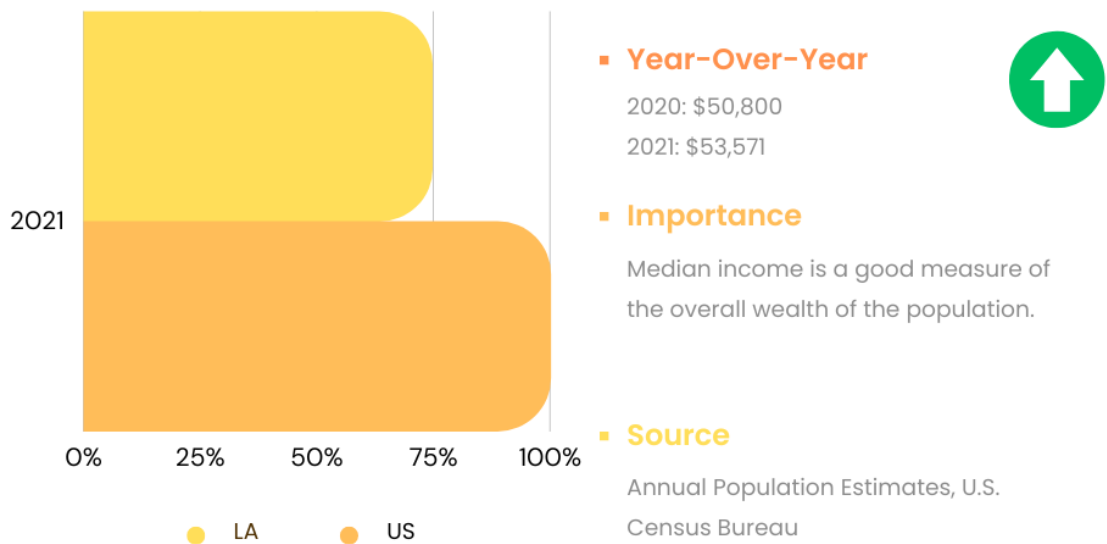

Median Household Income

Median household income in Louisiana as a percentage of the national median income

Louisiana median household income is **77.6%** that of the US.