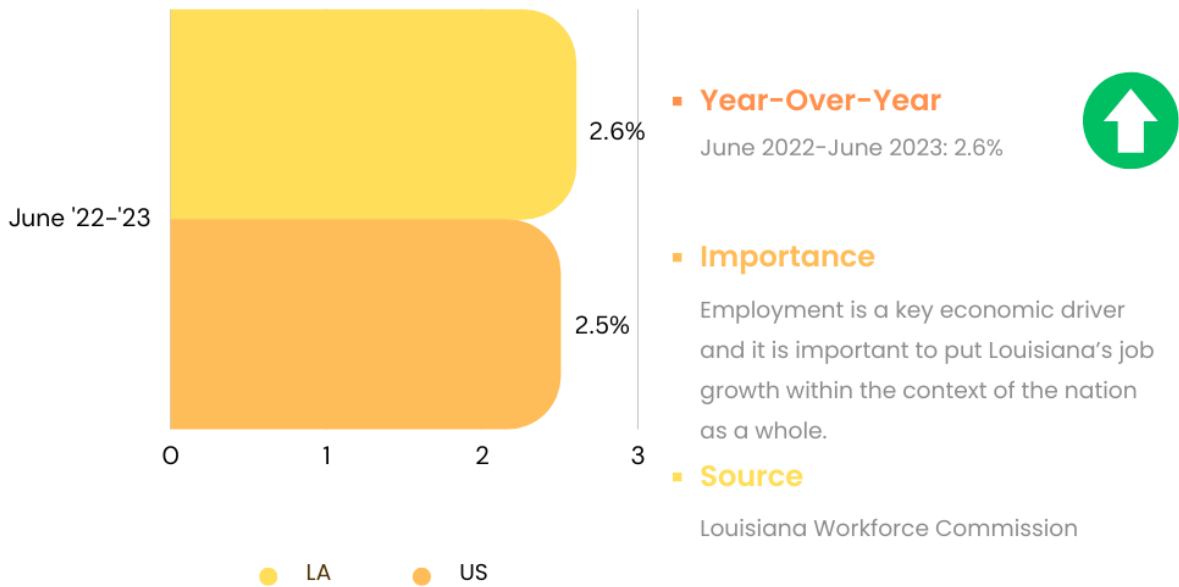

Employment

The annual rate of job growth in Louisiana compared to the nation

Louisiana gained **50,000** jobs year over year, June 2022-June 2023