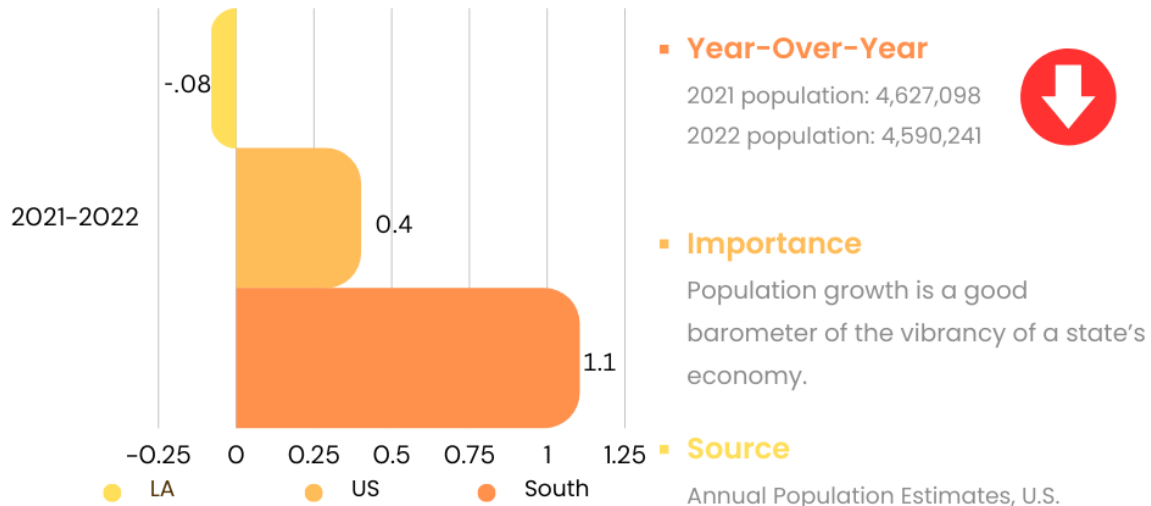

Population Growth

Percentage growth in state population as compared to that of the nation and the south

Year-Over-Year

2021 population: 4,627,098
2022 population: 4,590,241

Importance

Population growth is a good barometer of the vibrancy of a state's economy.

Source

Annual Population Estimates, U.S. Census Bureau

Louisiana had a population decrease of **36,857** from 2021-2022

Net Domestic Migration

The number of people who moved to Louisiana from another state minus the number of people who moved to another state from Louisiana

Year-Over-Year

2021 population: -30,312
2022 migration: -46,672

Importance

Net domestic migration is a good indicator of the health of a state's economy and the availability of jobs.

Source

Annual Population Estimates, U.S. Census Bureau